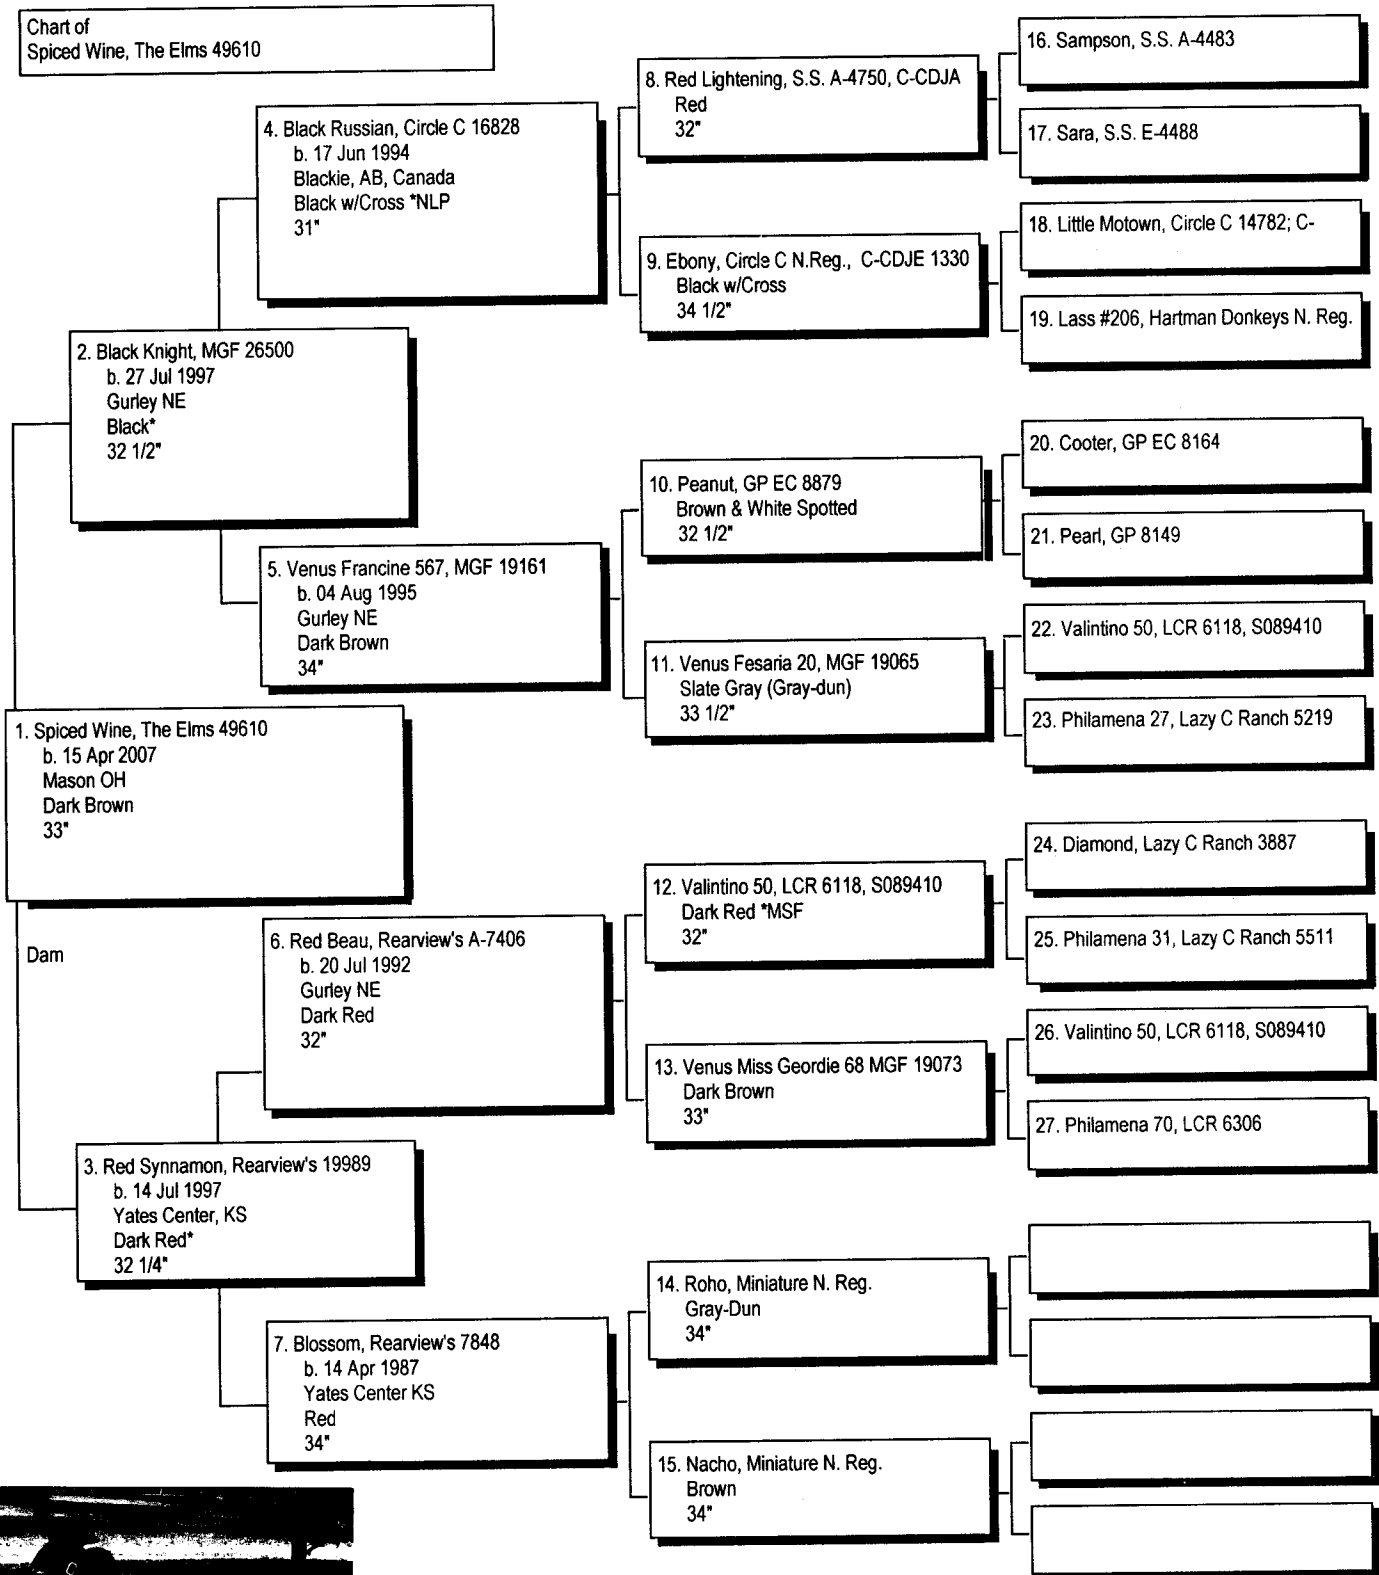

985120032316405

Pedigree

Chart #1

Chart of  
Spiced Wine, The Elms 49610

The American Donkey and Mule Society  
P.O. Box 1210, Lewisville, TX 75067 (972) 219-0781  
The American Donkey and Mule Society is not responsible  
for errors in information submitted to the registry.