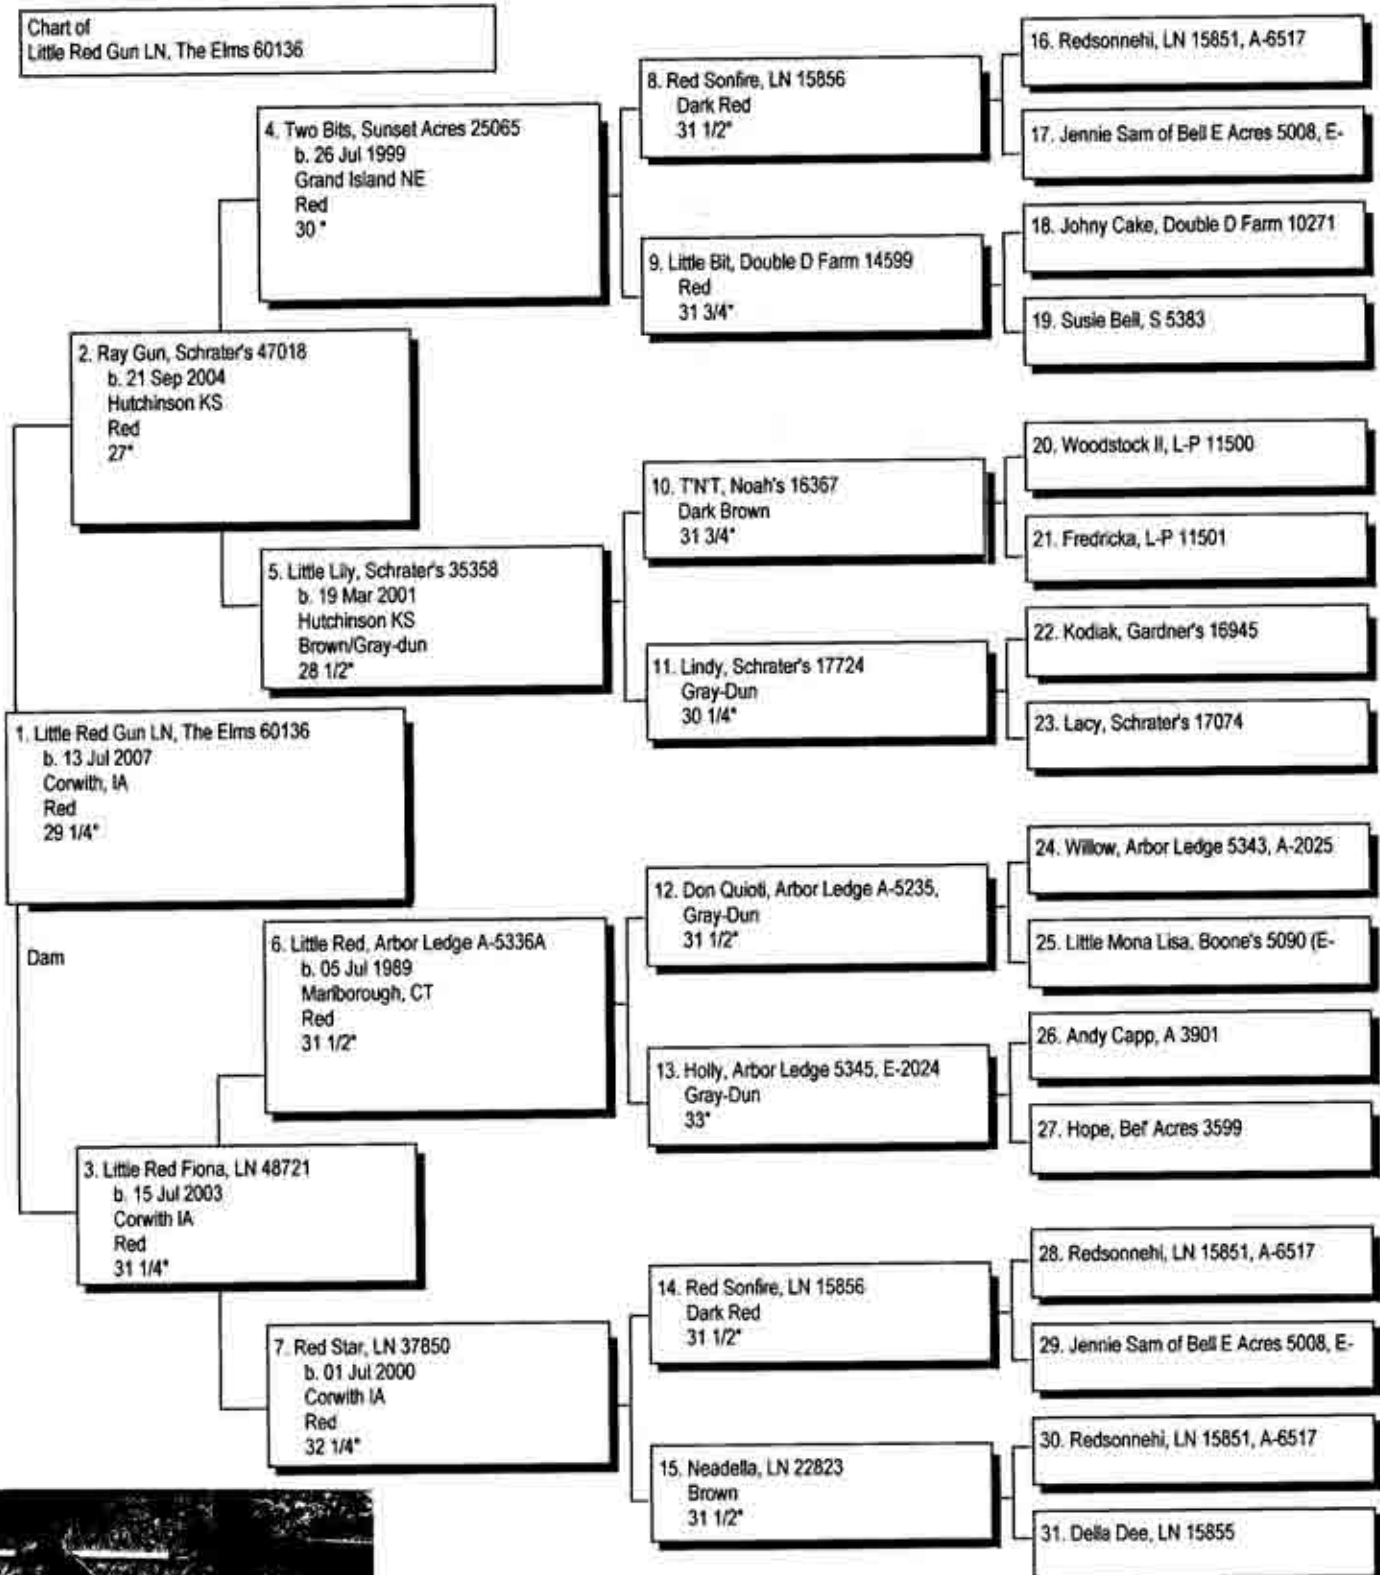

Pedgree

Chart #1

Chart of  
Little Red Gun LN, The Elms 60136

The American Donkey and Mule Society  
 P.O. Box 1210, Lewisville, TX 75067 (972) 219-0781  
 The American Donkey and Mule Society is not responsible  
 for errors in information submitted to the registry.