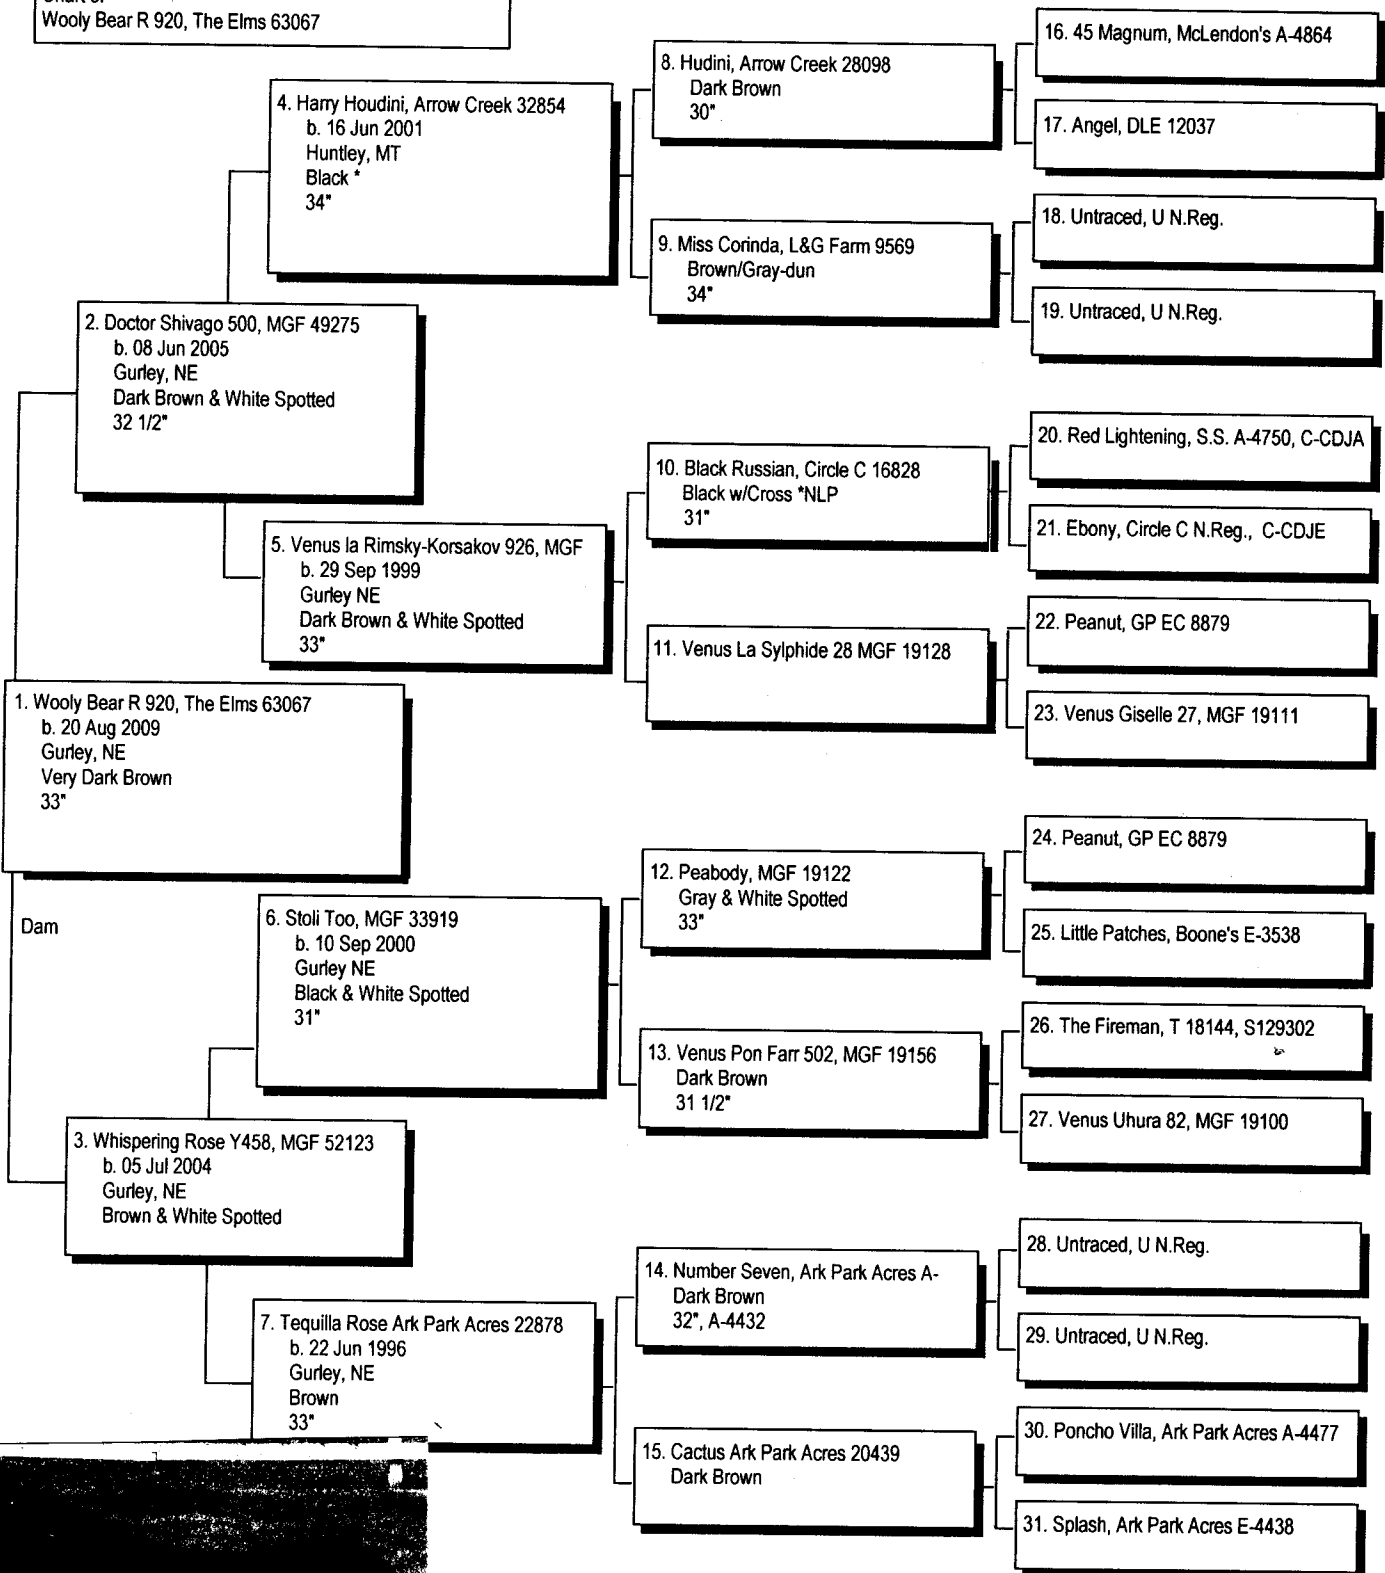

Pedigree

Chart #1

Chart of  
Wooly Bear R 920, The Elms 63067

The American Donkey and Mule Society  
 P.O. Box 1210, Lewisville, TX 75067 (972) 219-0781  
 The American Donkey and Mule Society is not responsible  
 for errors in information submitted to the registry.