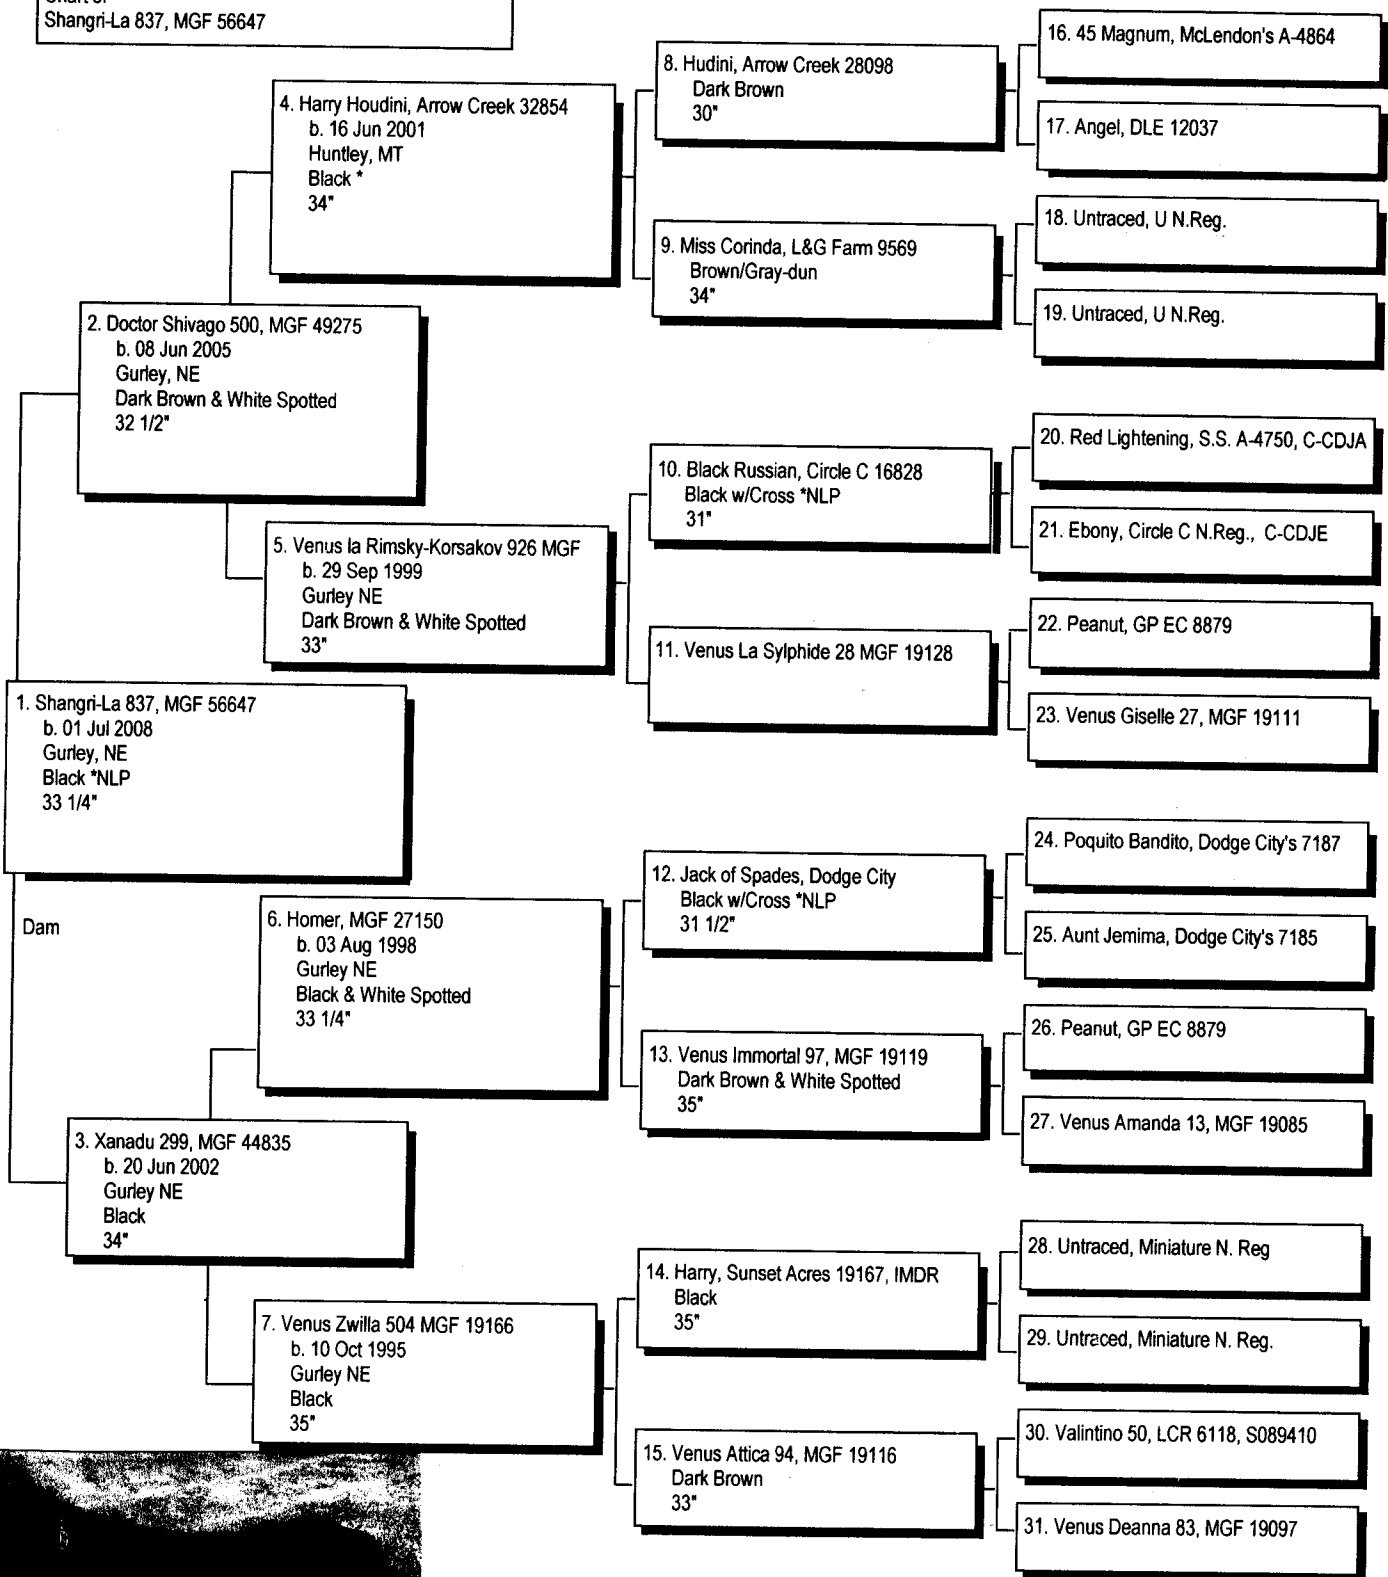

985121010520774

Pedigree

Chart #1

Chart of Shangri-La 837, MGF 56647

The American Donkey and Mule Society
P.O. Box 1210, Lewisville, TX 75067 (972) 219-0781
The American Donkey and Mule Society is not responsible
for errors in information submitted to the registry.